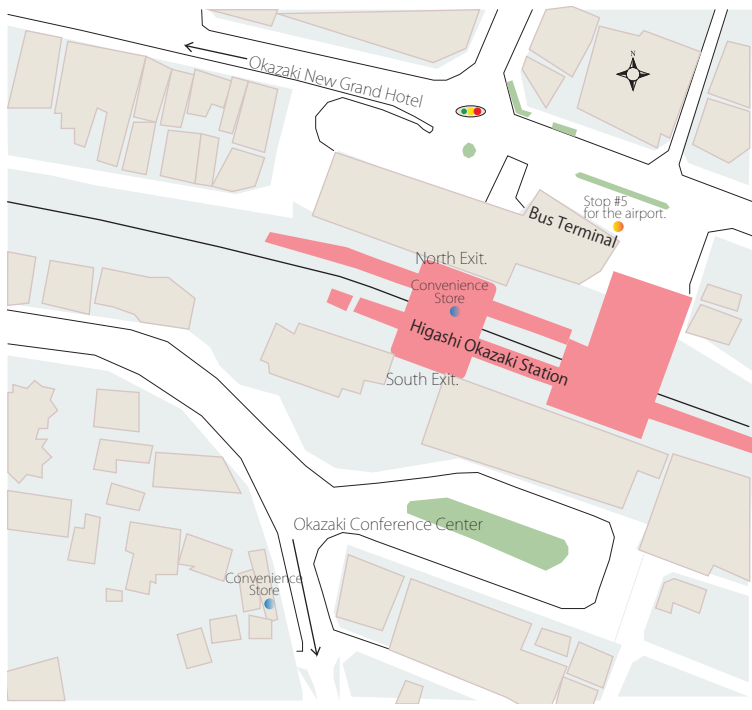

AIRPORT BUS SCHEDULE

After arriving at Central Japan International Airport (Centrair), take the CHITA BUS bound for Okazaki Station (bus stop #4) and get off at Higashi-Okazaki Station.

To ride an airport bus, go to the Access Plaza from the Arrivals Lobby.

Use the elevators or escalators to go down to the bus stop.

The bus fare is 1,650 JPY.

From Central Japan International Airport to Higashi Okazaki Station

Central Japan Int'l Airport	8:30	11:00	12:40	14:40	16:40	17:40	19:00	20:40	21:20	22:00
Higashi Okazaki	9:30	12:00	13:40	15:40	17:40	18:40	20:00	21:40	22:20	23:00

When traveling to the Central Japan International Airport (Centrair), take an airport bus from bus stop #5 on the north side of Higashi Okazaki Station.

From Higashi Okazaki Station to Central Japan International Airport

Higashi Okazaki	5:40	6:15	7:00	9:00	10:00	11:00	13:00	15:00	17:00
Central Japan Int'l Airport	6:45	7:20	8:05	10:05	11:05	12:05	14:05	16:05	18:05

As of September 1, 2017